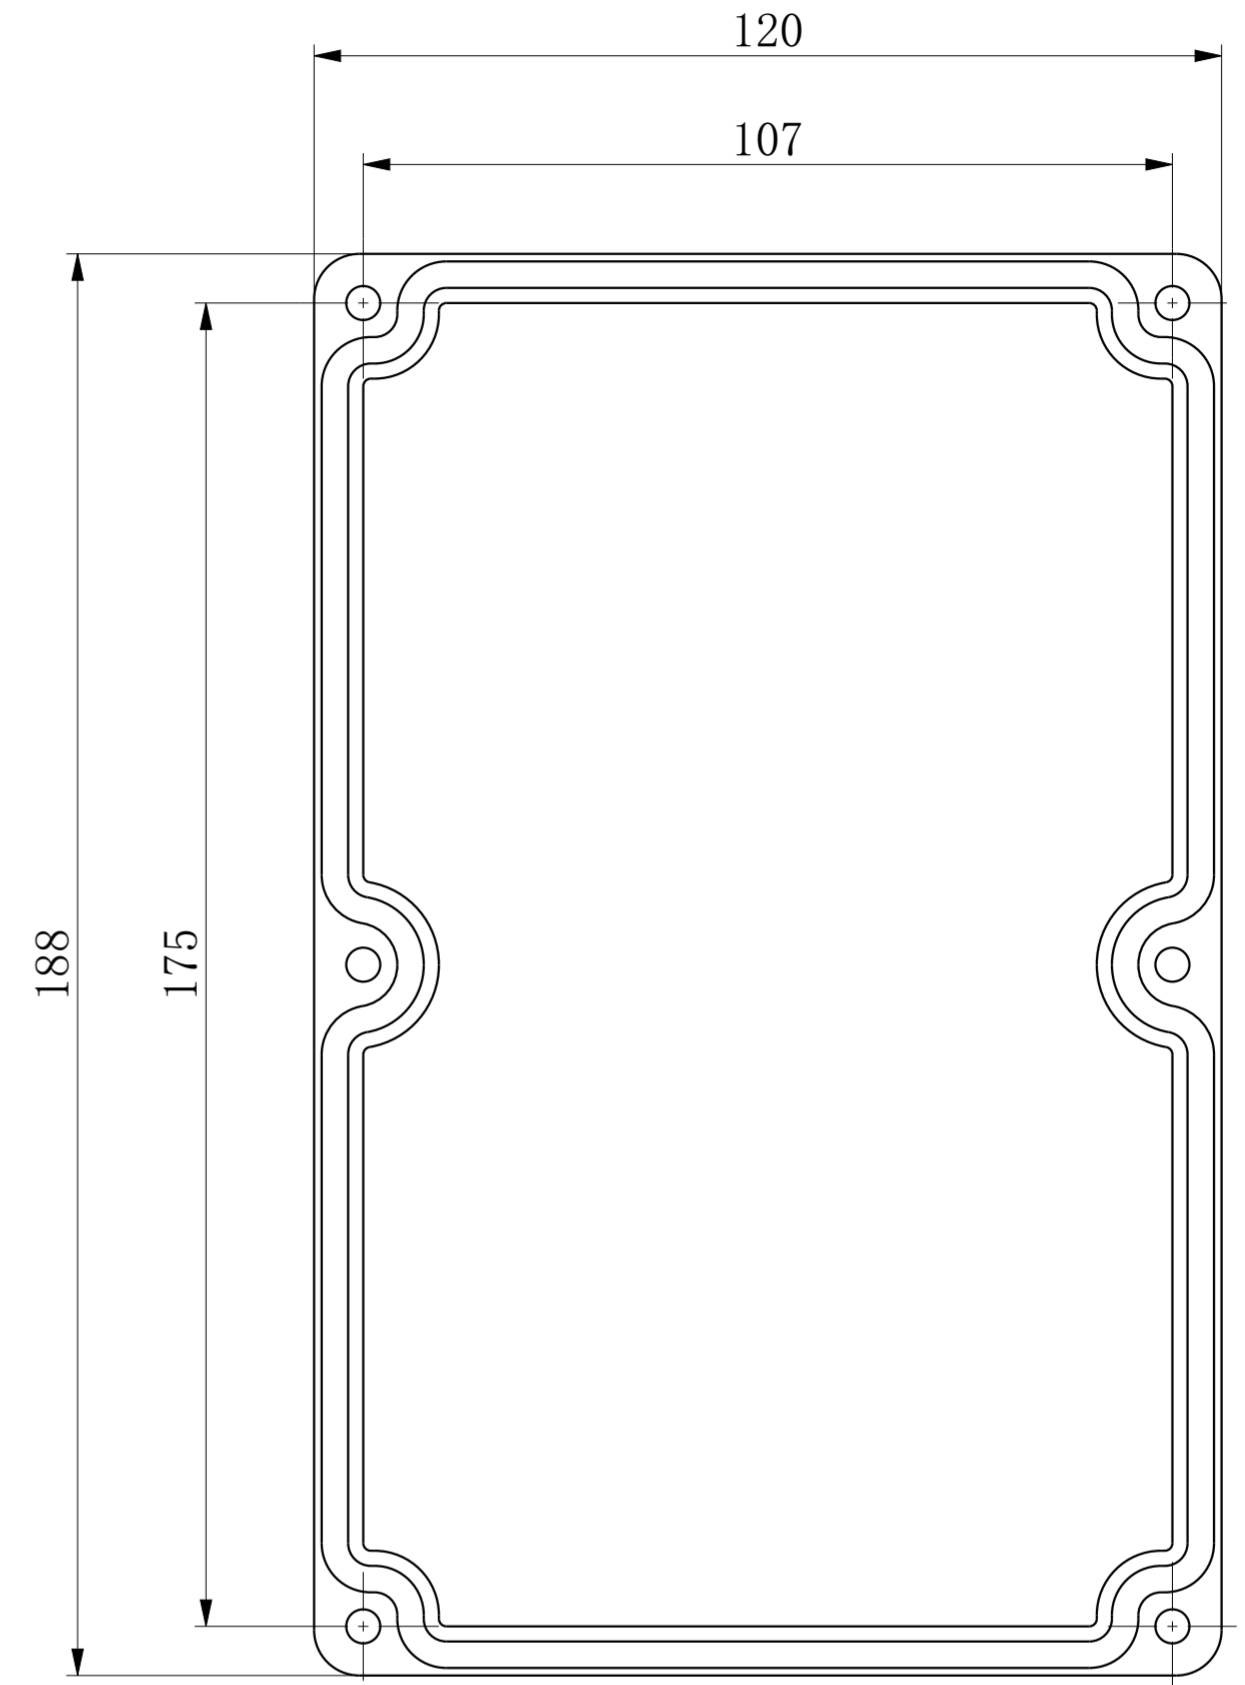

REVISIONS			DATE	BY
E.C.O.	ZONE	REV.	DESCRIPTION	

Top View of The Base

Bottom View of The Cover

http://www.reicon.com.cn	MATERIAL	Z1102	APPROVALS	DATE	北京瑞康华泰电子设备有限公司 BEIJING REICON ELECTRONICS EQUIPMENT CO., LTD.
	COLOR	Grey	DRAWN		
DO NOT SCALE DRAWING 部分图元可能未按比例绘制	THIS DRAWING IS ONLY FOR YOUR REFERENCE 图上尺寸仅供参考, 请以实际产品为准		CHECKED		TITLE
			CUSTOMER		Aluminium Enclosure
			DIMENSIONS ARE IN MILLIMETER		DWG. NO. 04.007A
					PROJECTION TYPE
					SHEET 1 OF 1
					REV.
					SIZE A2