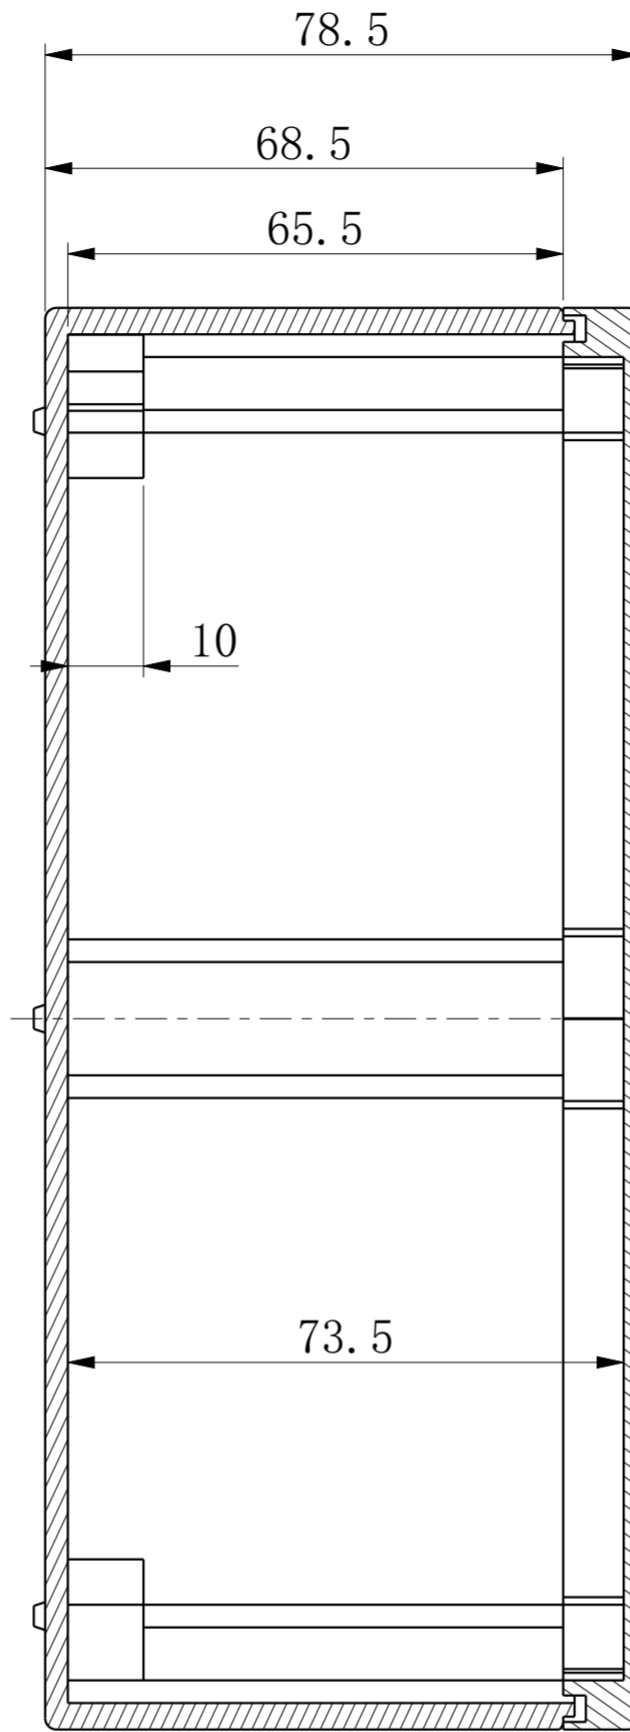

PROPRIETARY INFORMATION
 THIS DRAWING IS THE PROPERTY OF REICON ENCLOSURES.
 DISCLOSURE OR REPRODUCTION OF THE INFORMATION ON
 THIS DRAWING IS PROHIBITED WITHOUT PRIOR WRITTEN
 CONSENT OF REICON ENCLOSURES.

REVISIONS			DATE	BY
E.C.O.	ZONE	REV.	DESCRIPTION	

Top View of The Base

Bottom View of The Cover

http://www.reicon.com.cn	MATERIAL	Z1102	APPROVALS	DATE	北京瑞康华泰电子设备有限公司 BEIJING REICON ELECTRONICS EQUIPMENT CO., LTD.
	COLOR	Grey	DRAWN		
DO NOT SCALE DRAWING 部分图元可能未按比例绘制	THIS DRAWING IS ONLY FOR YOUR REFERENCE 图上尺寸仅供参考, 请以实际产品为准		CHECKED		TITLE
			CUSTOMER		Aluminium Enclosure
			DIMENSIONS ARE IN MILLIMETER		DWG. NO. 04.007A
					PROJECTION TYPE
					SHEET 1 OF 1
					REV.
					SIZE A2