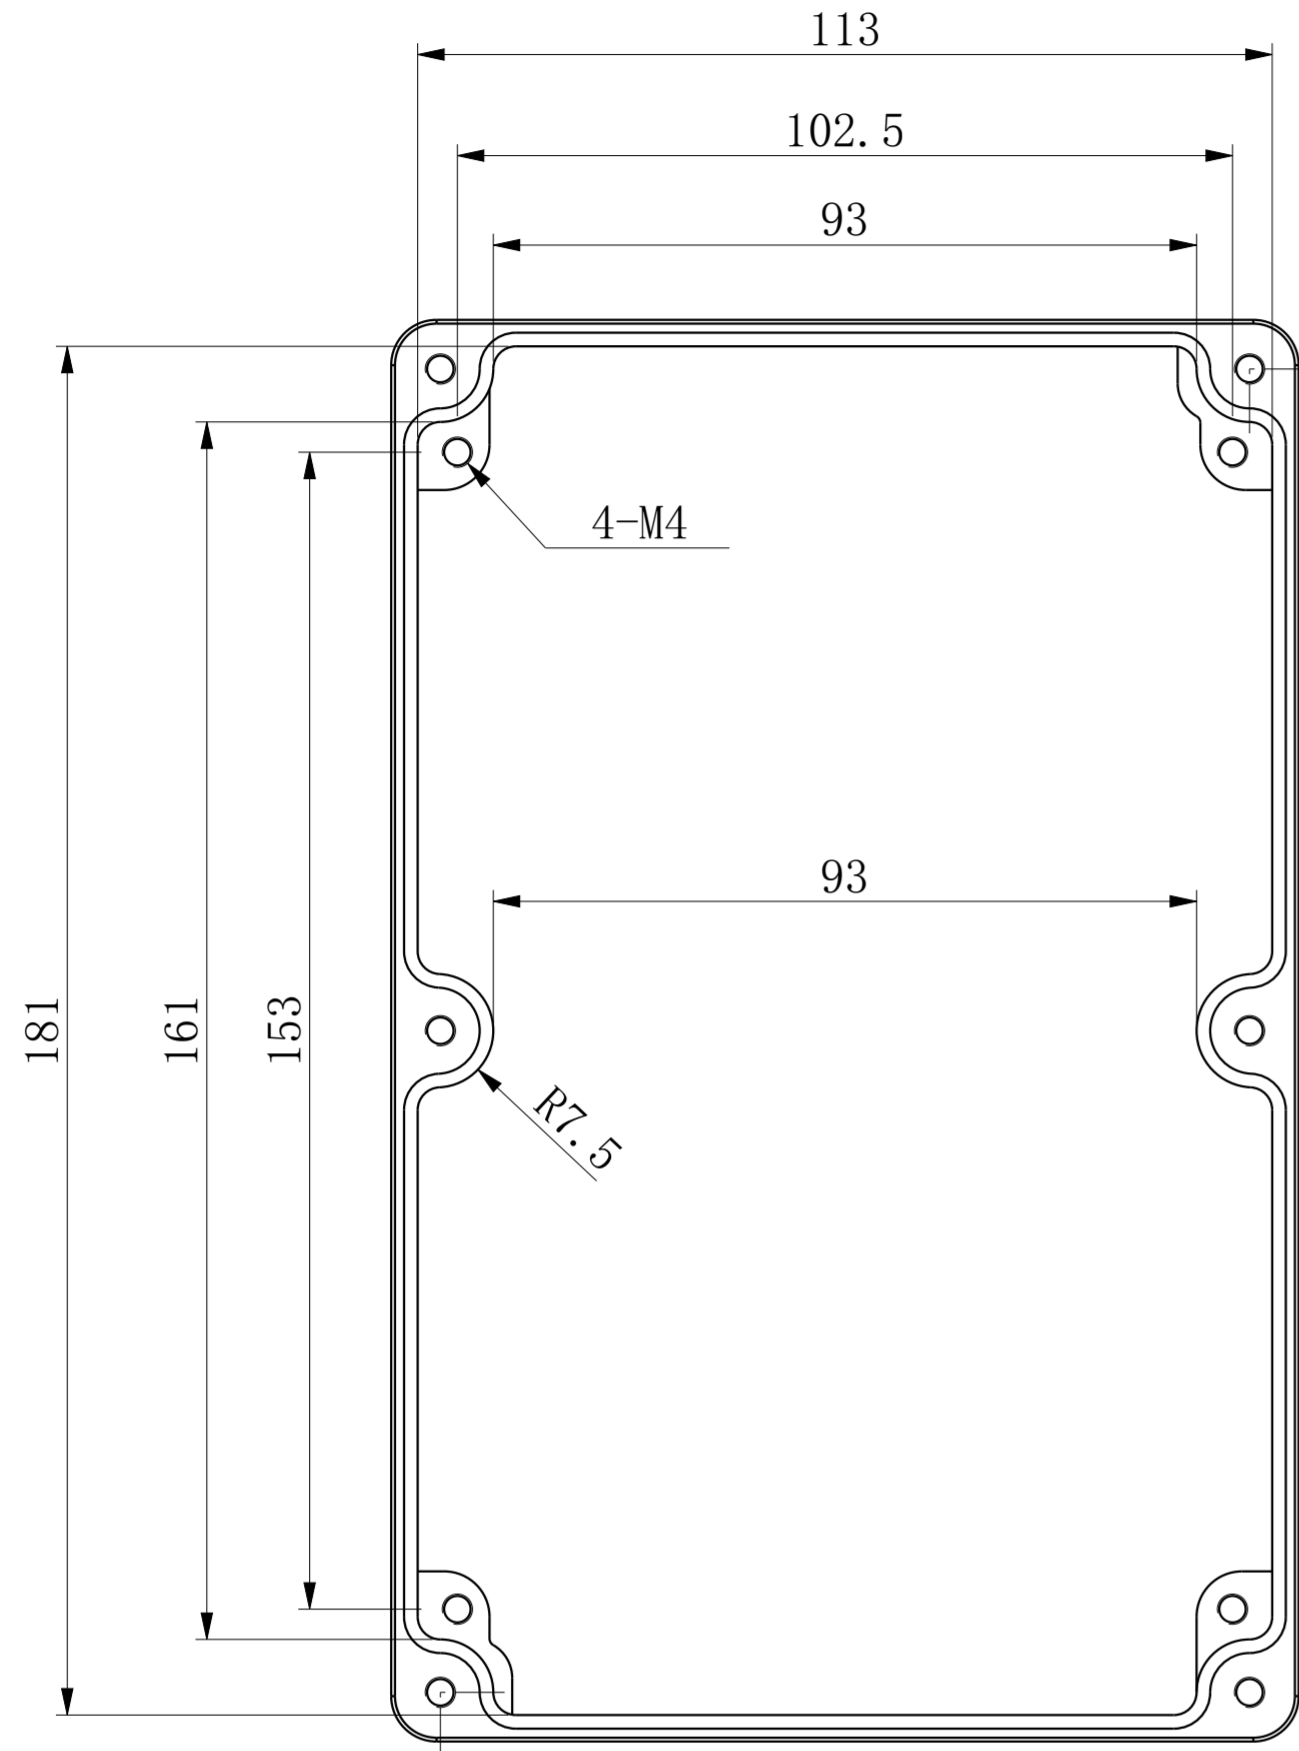

PROPRIETARY INFORMATION
 THIS DRAWING IS THE PROPERTY OF REICON ENCLOSURES.
 DISCLOSURE OR REPRODUCTION OF THE INFORMATION ON
 THIS DRAWING IS PROHIBITED WITHOUT PRIOR WRITTEN
 CONSENT OF REICON ENCLOSURES.

REVISIONS			DATE	BY
E.C.O.	ZONE	REV.	DESCRIPTION	

Top View of The Base

Bottom View of The Cover

http://www.reicon.com.cn	MATERIAL	Z1102	APPROVALS	DATE	北京瑞康华泰电子设备有限公司 BEIJING REICON ELECTRONICS EQUIPMENT CO., LTD.
	COLOR	Grey	DRAWN		
DO NOT SCALE DRAWING 部分图元可能未按比例绘制	THIS DRAWING IS ONLY FOR YOUR REFERENCE 图上尺寸仅供参考, 请以实际产品为准		CHECKED		TITLE
			CUSTOMER		Aluminium Enclosure
			DIMENSIONS ARE IN MILLIMETER		DWG. NO. 04.007A
					PROJECTION TYPE
					SHEET 1 OF 1
					REV.
					SIZE A2