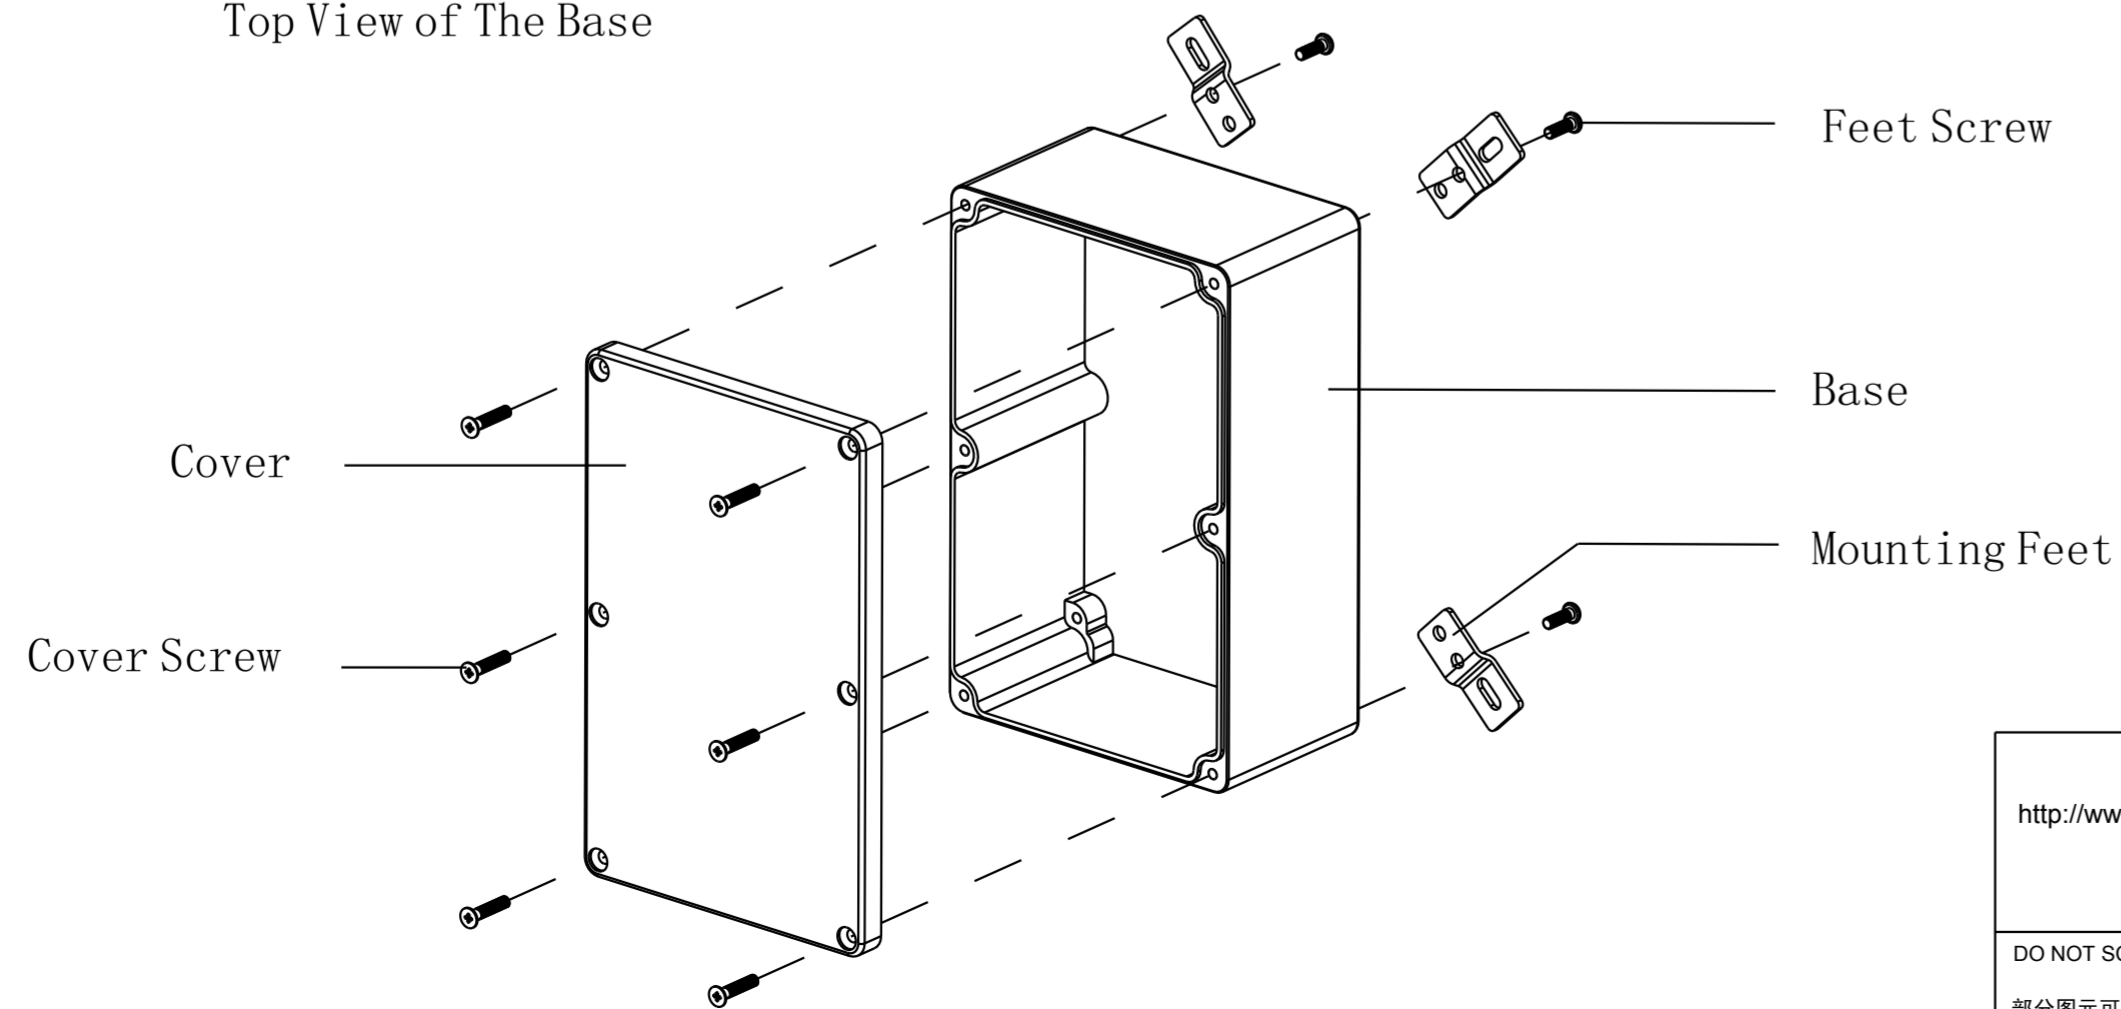

REVISIONS			DATE	BY
E.C.O.	ZONE	REV.	DESCRIPTION	

Top View of The Base

Bottom View of The Cover

http://www.reicon.com.cn	MATERIAL	Z1102	APPROVALS	DATE	北京瑞康华泰电子设备有限公司 BEIJING REICON ELECTRONICS EQUIPMENT CO., LTD.
	COLOR	Grey	DRAWN		
DO NOT SCALE DRAWING 部分图元可能未按比例绘制	THIS DRAWING IS ONLY FOR YOUR REFERENCE 图上尺寸仅供参考, 请以实际产品为准		CHECKED		TITLE
			CUSTOMER		Aluminium Enclosure
			DIMENSIONS ARE IN MILLIMETER		DWG. NO. 04.007A
					PROJECTION TYPE
					SHEET 1 OF 1
					REV.
					SIZE A2