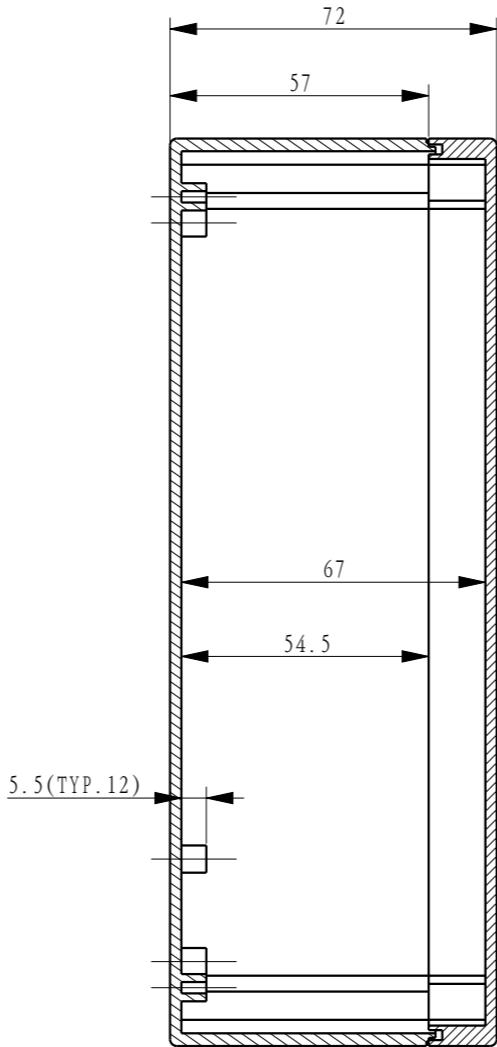

REVISIONS				DATE	BY
E.C.O.	ZONE	REV.	DESCRIPTION		

Top View Without Remoced Lid

Section View Of ASM.

Bottom View Without Base

http://www.reicon.com.cn	MATERIAL	ABS	APPROVALS	DATE	北京瑞康华泰电子设备有限公司 BEIJING REICON ELECTRONICS EQUIPMENT CO., LTD.
	COLOR	Beige	CHECKED		
DO NOT SCALE DRAWING 部分图元可能未按比例绘制	THIS DRAWING IS ONLY FOR YOUR REFERENCE 图上尺寸仅供参考, 请以实际产品为准		CUSTOMER	TITLE	
	DIMENSIONS ARE IN MILLIMETER			DWG. NO.	01.060B
			PROJECTION TYPE		SHEET 1 OF 1
					SIZE A3