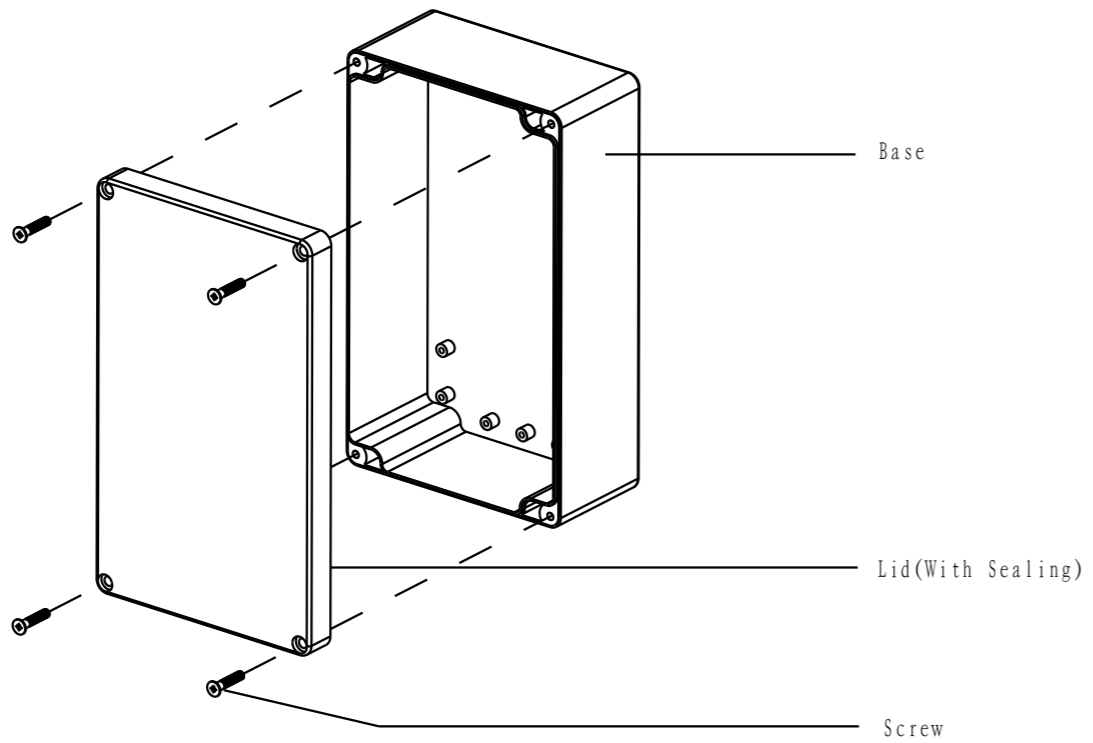

REVISIONS				DATE	BY
E.C.O.	ZONE	REV.	DESCRIPTION		

Top View Without Remoced Lid

Section View Of ASM.

Bottom View Without Base

http://www.reicon.com.cn	MATERIAL	ABS	APPROVALS	DATE	北京瑞康华泰电子设备有限公司 BEIJING REICON ELECTRONICS EQUIPMENT CO., LTD.
	COLOR	Beige	CHECKED		
DO NOT SCALE DRAWING 部分图元可能未按比例绘制	THIS DRAWING IS ONLY FOR YOUR REFERENCE 图上尺寸仅供参考, 请以实际产品为准		CUSTOMER	TITLE	
	DIMENSIONS ARE IN MILLIMETER			DWG. NO.	01.060B
			PROJECTION TYPE		SHEET 1 OF 1
					SIZE A3