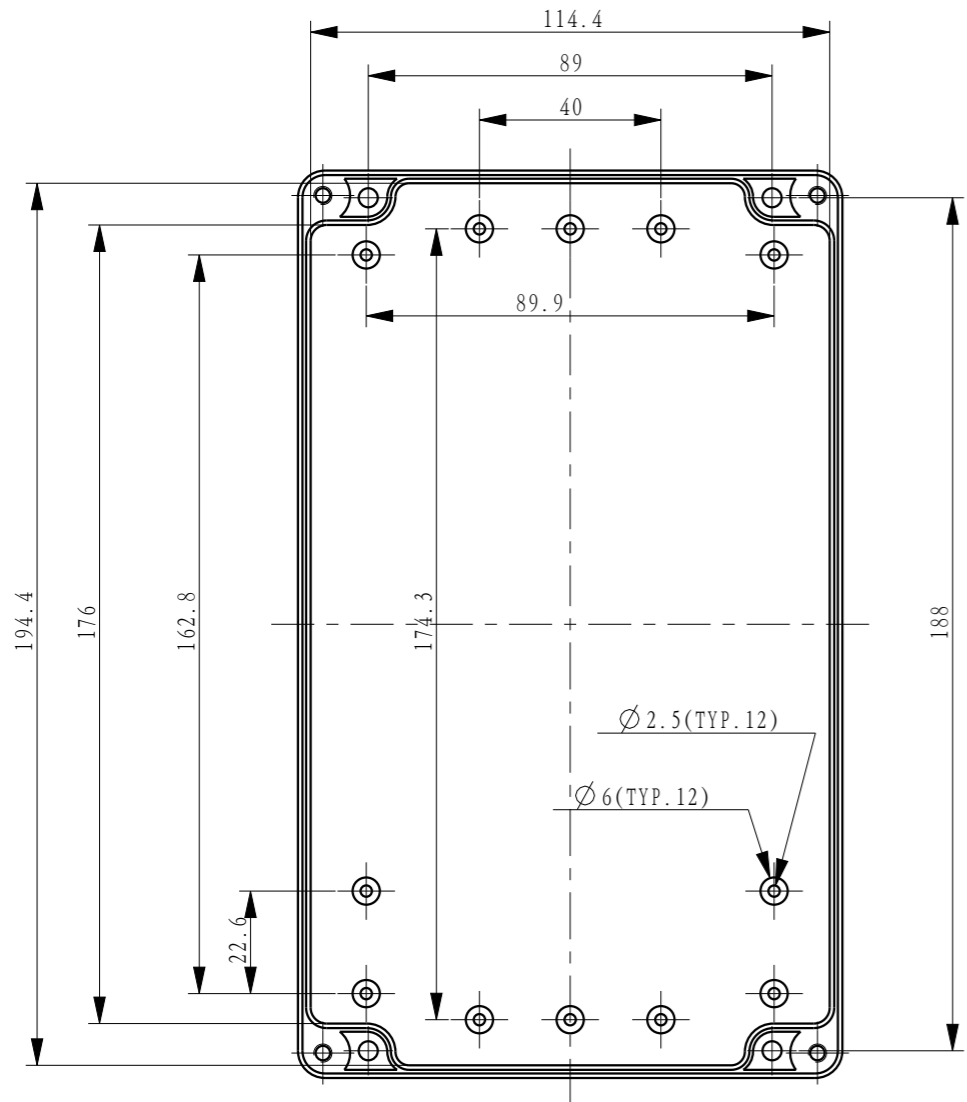

REVISIONS				DATE	BY
E.C.O.	ZONE	REV.	DESCRIPTION		

Top View Without Remoced Lid

Section View Of ASM.

Bottom View Without Base

http://www.reicon.com.cn	MATERIAL	ABS	APPROVALS	DATE	北京瑞康华泰电子设备有限公司 BEIJING REICON ELECTRONICS EQUIPMENT CO., LTD.
	COLOR	Beige	CHECKED		
DO NOT SCALE DRAWING 部分图元可能未按比例绘制	THIS DRAWING IS ONLY FOR YOUR REFERENCE 图上尺寸仅供参考, 请以实际产品为准		CUSTOMER	TITLE	
	DIMENSIONS ARE IN MILLIMETER			DWG. NO.	01.060B
			PROJECTION TYPE		SHEET 1 OF 1
					SIZE A3