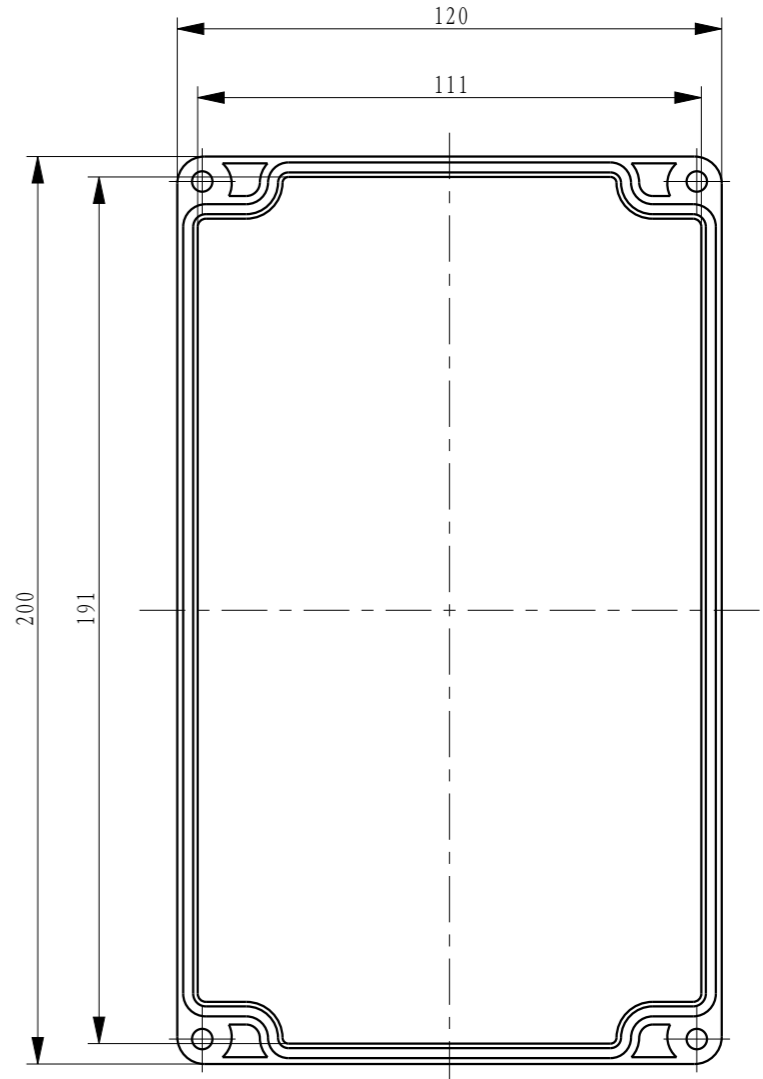

REVISIONS				DATE	BY
E.C.O.	ZONE	REV.	DESCRIPTION		

Top View Without Remoced Lid

Section View Of ASM.

Bottom View Without Base

http://www.reicon.com.cn	MATERIAL	ABS	APPROVALS	DATE	北京瑞康华泰电子设备有限公司 BEIJING REICON ELECTRONICS EQUIPMENT CO., LTD.
	COLOR	Beige	CHECKED		
DO NOT SCALE DRAWING 部分图元可能未按比例绘制	THIS DRAWING IS ONLY FOR YOUR REFERENCE 图上尺寸仅供参考, 请以实际产品为准		CUSTOMER	TITLE	
	DIMENSIONS ARE IN MILLIMETER			DWG. NO.	01.060B
			PROJECTION TYPE		SHEET 1 OF 1
					SIZE A3