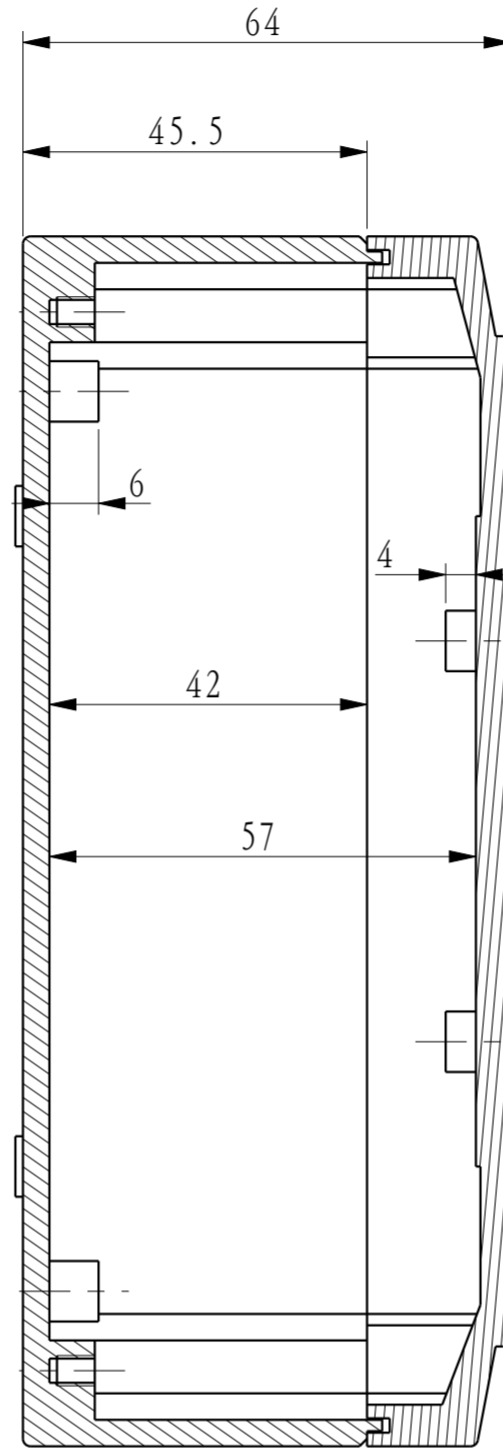

PROPRIETARY INFORMATION
 THIS DRAWING IS THE PROPERTY OF BOXTECH ELECTRICAL.
 DISCLOSURE OR REPRODUCTION OF THE INFORMATION ON
 THIS DRAWING IS PROHIBITED WITHOUT PRIOR WRITTEN
 CONSENT OF BOXTECH ELECTRICAL.

1			REVISIONS		
E.C.O.	ZONE	REV.	DESCRIPTION	DATE	BY

BOXTECH	MATERIAL	ZL102	APPROVALS	DATE	重庆博斯泰克电气有限公司 ChungKing BoxTech Electrical Co., Ltd.
	COLOR	Grey	DRAWN	CHECKED	
DO NOT SCALE DRAWING 部分图元可能未按比例绘制	THIS DRAWING IS ONLY FOR YOUR REFERENCE 图上尺寸仅供参考, 请以实际产品为准	DIMENSIONS ARE IN MILLIMETER		DWG. NO.	04.030A
				PROJECTION TYPE	SHEET 1 OF 1