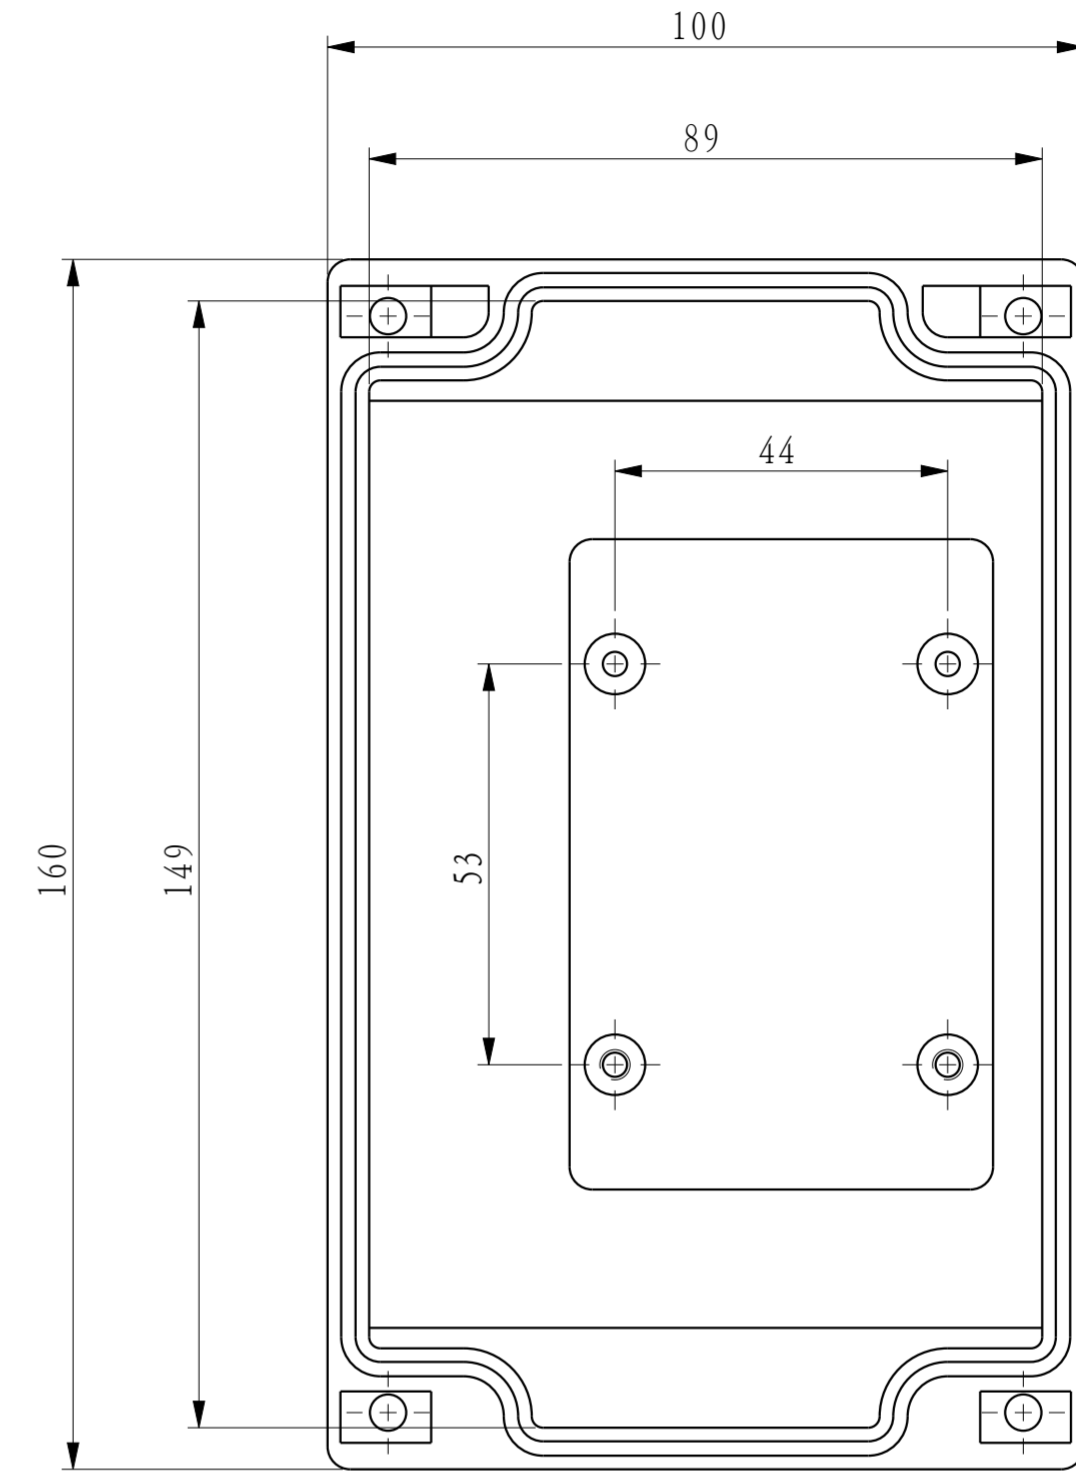

PROPRIETARY INFORMATION
 THIS DRAWING IS THE PROPERTY OF BOXTECH ELECTRICAL.
 DISCLOSURE OR REPRODUCTION OF THE INFORMATION ON
 THIS DRAWING IS PROHIBITED WITHOUT PRIOR WRITTEN
 CONSENT OF BOXTECH ELECTRICAL.

1			REVISIONS		
E.C.O.	ZONE	REV.	DESCRIPTION	DATE	BY

BOXTECH	MATERIAL	ZL102	APPROVALS	DATE	重庆博斯泰克电气有限公司 ChungKing BoxTech Electrical Co., Ltd.
	COLOR	Grey	DRAWN	CHECKED	
DO NOT SCALE DRAWING 部分图元可能未按比例绘制	THIS DRAWING IS ONLY FOR YOUR REFERENCE 图上尺寸仅供参考, 请以实际产品为准	DIMENSIONS ARE IN MILLIMETER		DWG. NO.	04.030A
				PROJECTION TYPE	SHEET 1 OF 1