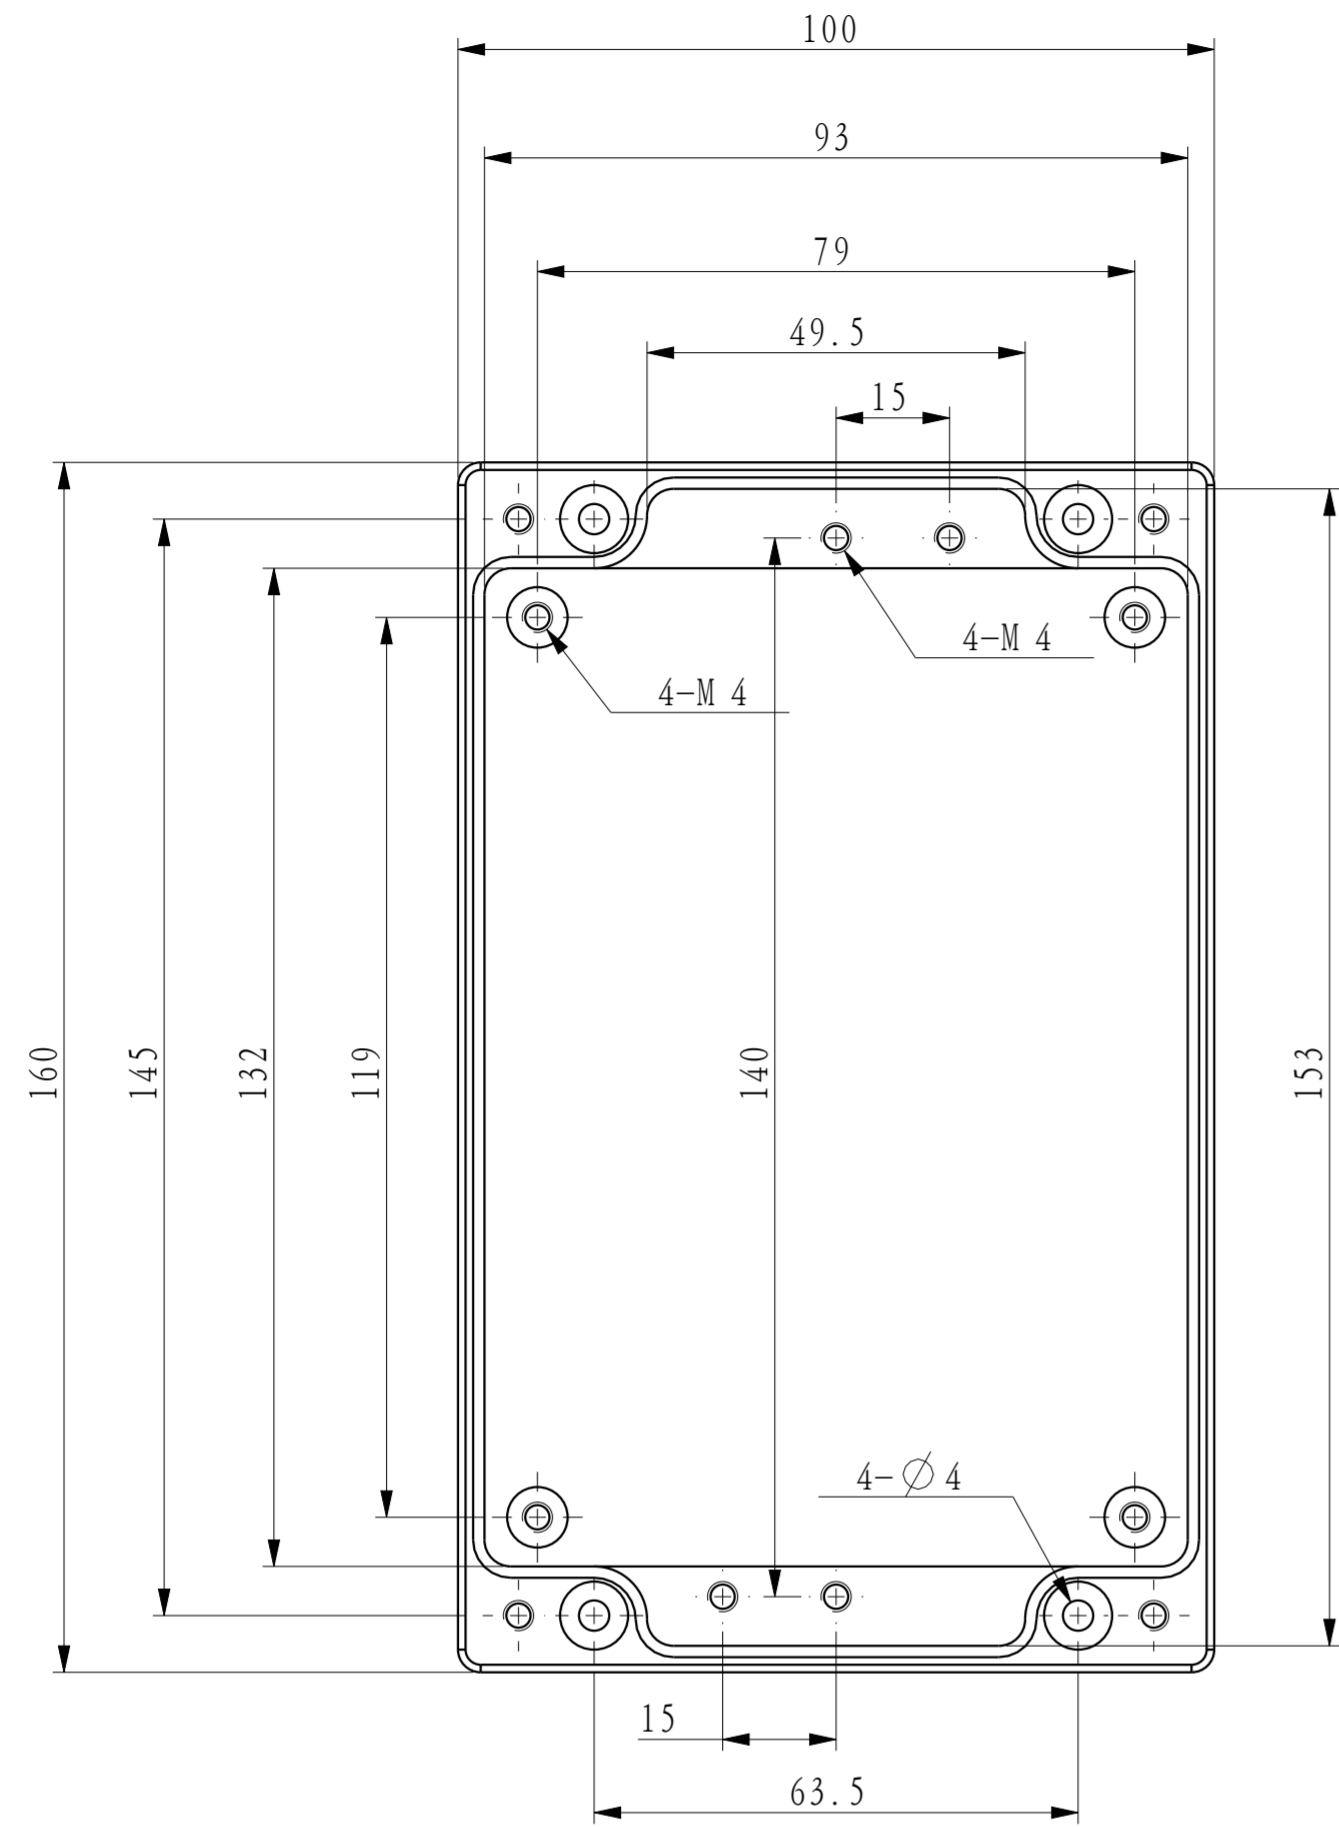

PROPRIETARY INFORMATION
 THIS DRAWING IS THE PROPERTY OF BOXTECH ELECTRICAL.
 DISCLOSURE OR REPRODUCTION OF THE INFORMATION ON
 THIS DRAWING IS PROHIBITED WITHOUT PRIOR WRITTEN
 CONSENT OF BOXTECH ELECTRICAL.

1			REVISIONS		
E.C.O.	ZONE	REV.	DESCRIPTION	DATE	BY

BOXTECH	MATERIAL	ZL102	APPROVALS	DATE	重庆博斯泰克电气有限公司 ChungKing BoxTech Electrical Co., Ltd.
	COLOR	Grey	DRAWN	CHECKED	
DO NOT SCALE DRAWING 部分图元可能未按比例绘制	THIS DRAWING IS ONLY FOR YOUR REFERENCE 图上尺寸仅供参考, 请以实际产品为准	DIMENSIONS ARE IN MILLIMETER		DWG. NO.	04.030A
				PROJECTION TYPE	SHEET 1 OF 1