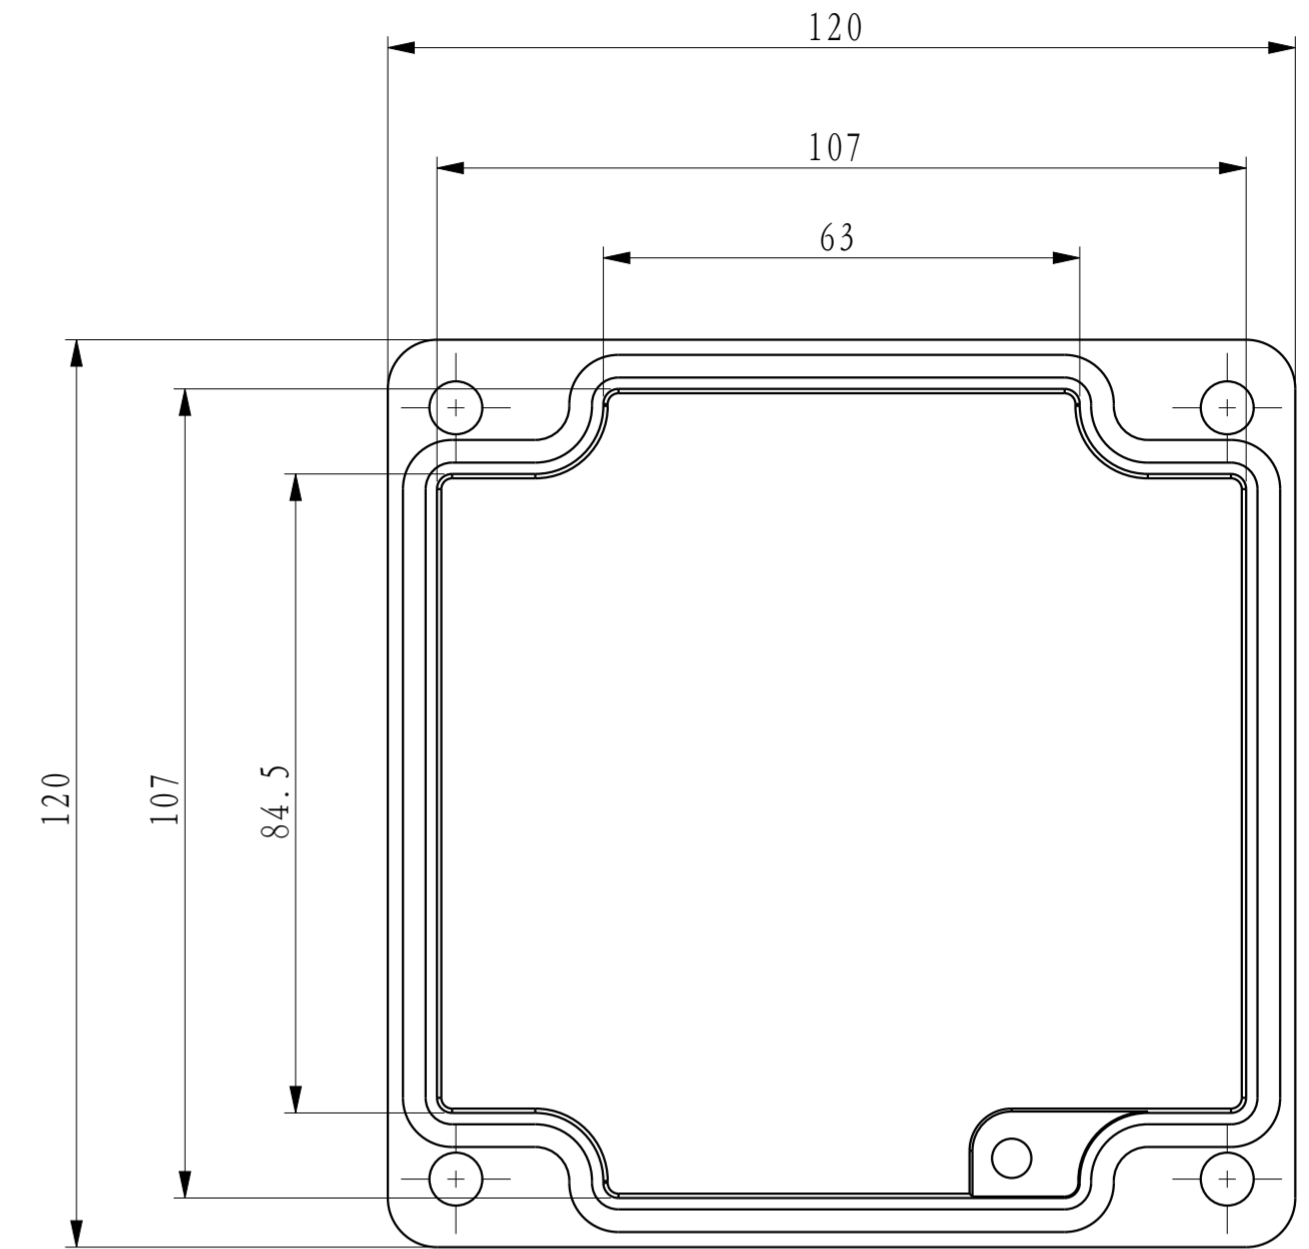

BOXTECH	MATERIAL Z1102	APPROVALS DRAWN	DATE	重庆博斯泰克电气有限公司 ChungKing BoxTech Electrical Co., Ltd.	
	COLOR Grey	CHECKED			
DO NOT SCALE DRAWING 部分图元可能未按比例绘制	THIS DRAWING IS ONLY FOR YOUR REFERENCE 图上尺寸仅供参考, 请以实际产品为准	DIMENSIONS ARE IN MILLIMETER		DWG. NO.	REV.
		PROJECTION TYPE	第一角	SHEET 1 OF 1	SIZE A2