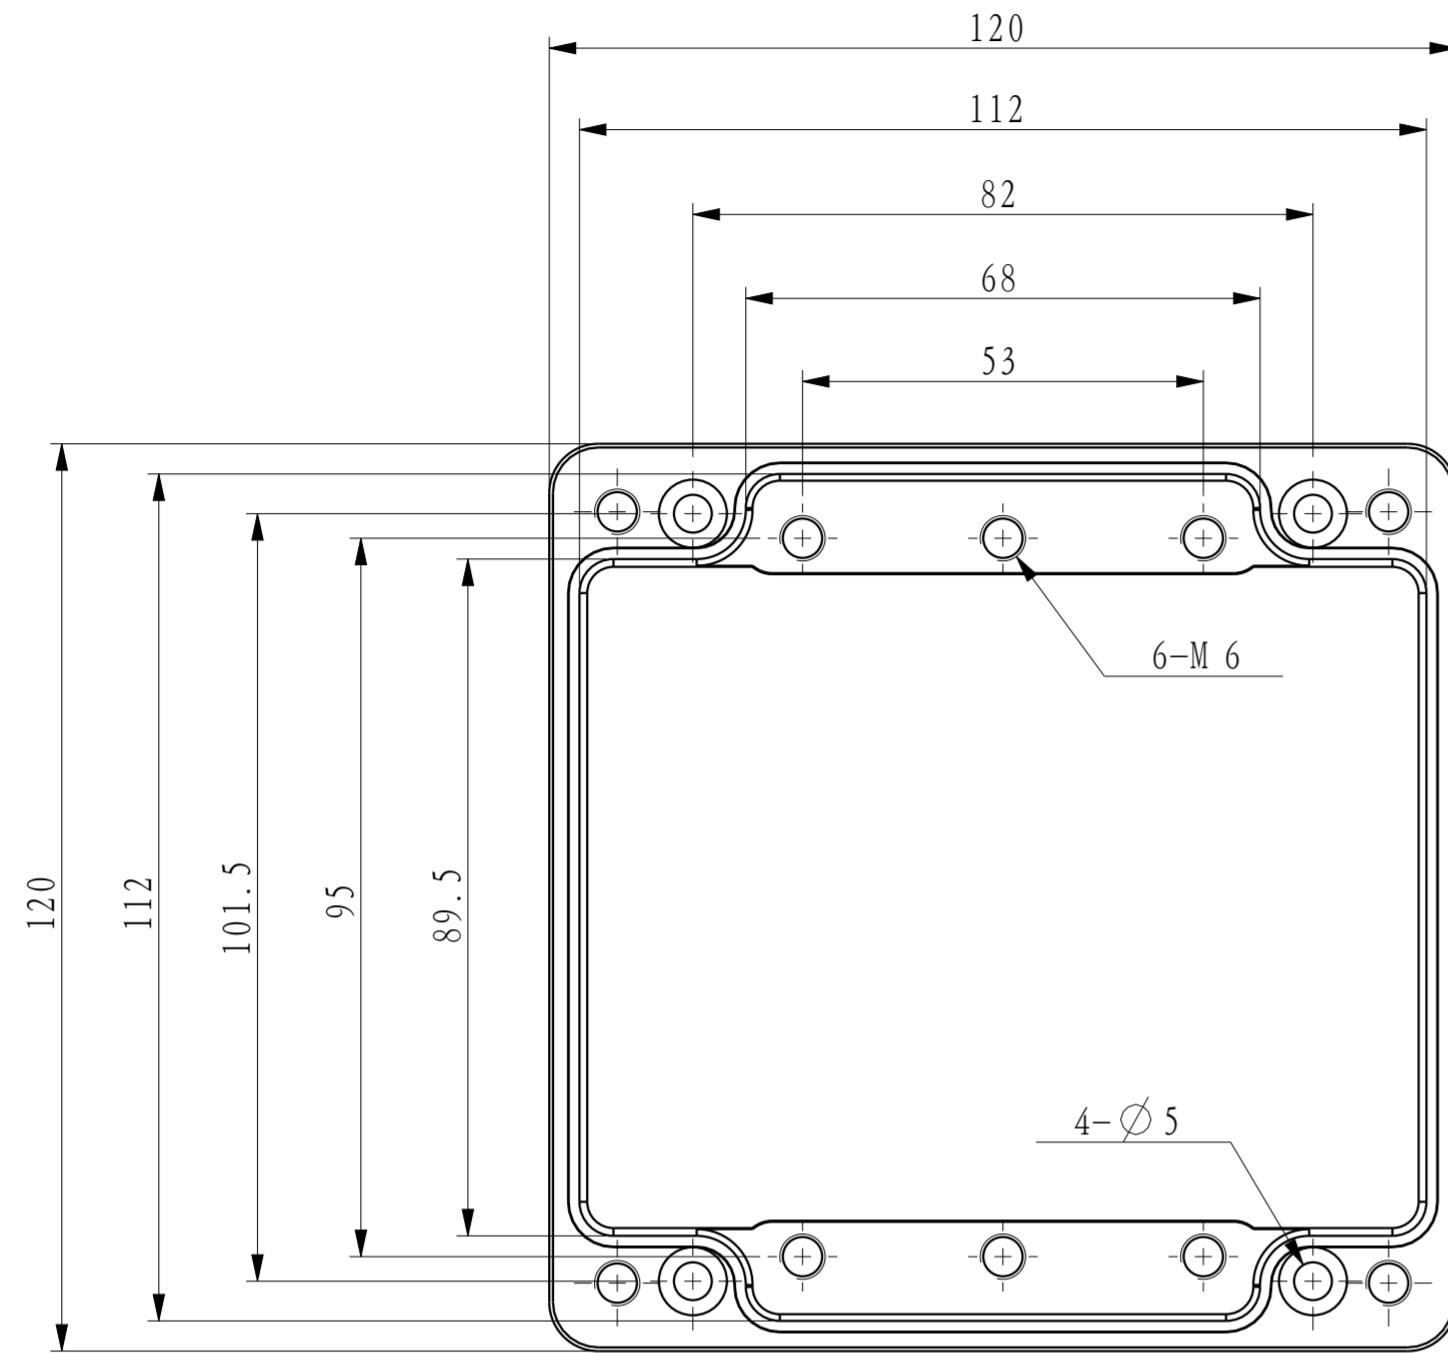

PROPRIETARY INFORMATION			REVISIONS					
THIS DRAWING IS THE PROPERTY OF BOXTECH ELECTRICAL. DISCLOSURE OR REPRODUCTION OF THE INFORMATION ON THIS DRAWING IS PROHIBITED WITHOUT PRIOR WRITTEN CONSENT OF BOXTECH ELECTRICAL.			E.C.O.	ZONE	REV.	DESCRIPTION	DATE	BY

BOXTECH	MATERIAL Z1102	APPROVALS DRAWN	DATE	重庆博斯泰克电气有限公司 ChungKing BoxTech Electrical Co., Ltd.	
	COLOR Grey	CHECKED			
DO NOT SCALE DRAWING 部分图元可能未按比例绘制	THIS DRAWING IS ONLY FOR YOUR REFERENCE 图上尺寸仅供参考, 请以实际产品为准	DIMENSIONS ARE IN MILLIMETER		DWG. NO.	REV.
		PROJECTION TYPE	第一角	SHEET 1 OF 1	SIZE A2