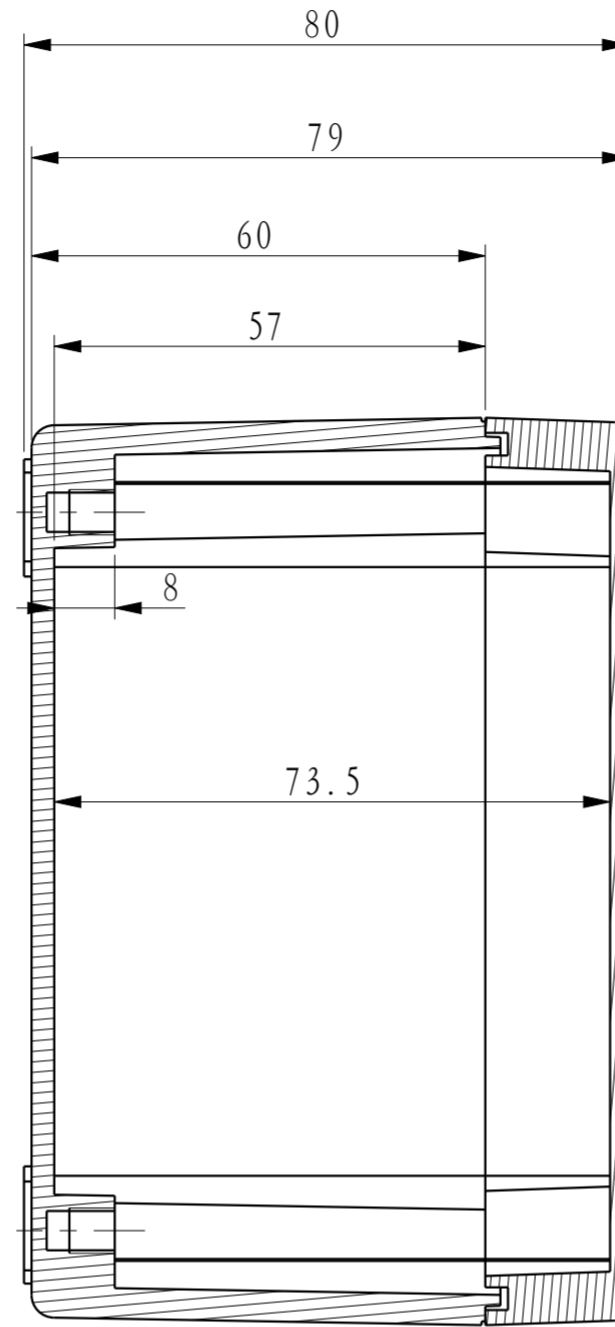

PROPRIETARY INFORMATION			REVISIONS					
THIS DRAWING IS THE PROPERTY OF BOXTECH ELECTRICAL. DISCLOSURE OR REPRODUCTION OF THE INFORMATION ON THIS DRAWING IS PROHIBITED WITHOUT PRIOR WRITTEN CONSENT OF BOXTECH ELECTRICAL.			E.C.O.	ZONE	REV.	DESCRIPTION	DATE	BY

BOXTECH	MATERIAL Z1102	APPROVALS DRAWN	DATE	重庆博斯泰克电气有限公司 ChungKing BoxTech Electrical Co., Ltd.	
	COLOR Grey	CHECKED			
DO NOT SCALE DRAWING 部分图元可能未按比例绘制	THIS DRAWING IS ONLY FOR YOUR REFERENCE 图上尺寸仅供参考, 请以实际产品为准	DIMENSIONS ARE IN MILLIMETER		DWG. NO.	REV.
		PROJECTION TYPE	第一角	SHEET 1 OF 1	SIZE A2