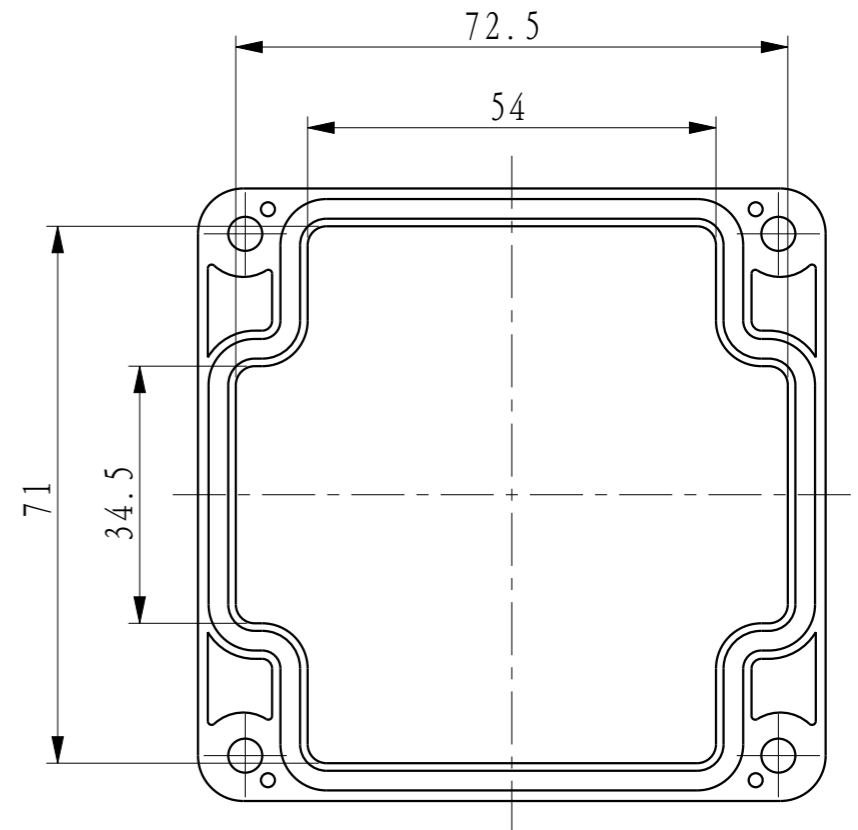

REVISIONS				DATE	BY
E.C.O.	ZONE	REV.	DESCRIPTION		

http://www.reicon.com.cn	MATERIAL	ABS	APPROVALS	DATE	北京瑞康华泰电子设备有限公司 BEIJING REICON ELECTRONICS EQUIPMENT CO., LTD.	
	COLOR	Beige	CHECKED			
DO NOT SCALE DRAWING 部分图元可能未按比例绘制	THIS DRAWING IS ONLY FOR YOUR REFERENCE 图上尺寸仅供参考，请以实际产品为准		CUSTOMER		TITLE	Sealed Box
	DIMENSIONS ARE IN MILLIMETER			DWG. NO.	01.050A	REV.
			PROJECTION TYPE		SHEET	1 OF 1
					SIZE	A3