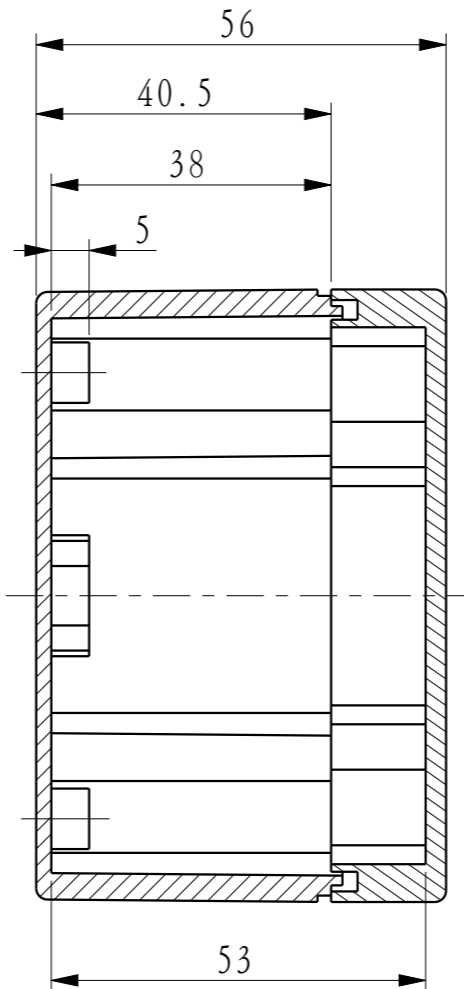

REVISIONS				DATE	BY
E.C.O.	ZONE	REV.	DESCRIPTION		

http://www.reicon.com.cn	MATERIAL	ABS	APPROVALS	DATE	北京瑞康华泰电子设备有限公司 BEIJING REICON ELECTRONICS EQUIPMENT CO., LTD.	
	COLOR	Beige	CHECKED			
DO NOT SCALE DRAWING 部分图元可能未按比例绘制	THIS DRAWING IS ONLY FOR YOUR REFERENCE 图上尺寸仅供参考，请以实际产品为准		CUSTOMER		TITLE	Sealed Box
	DIMENSIONS ARE IN MILLIMETER			DWG. NO.	01.050A	REV.
			PROJECTION TYPE		SHEET	1 OF 1
					SIZE	A3