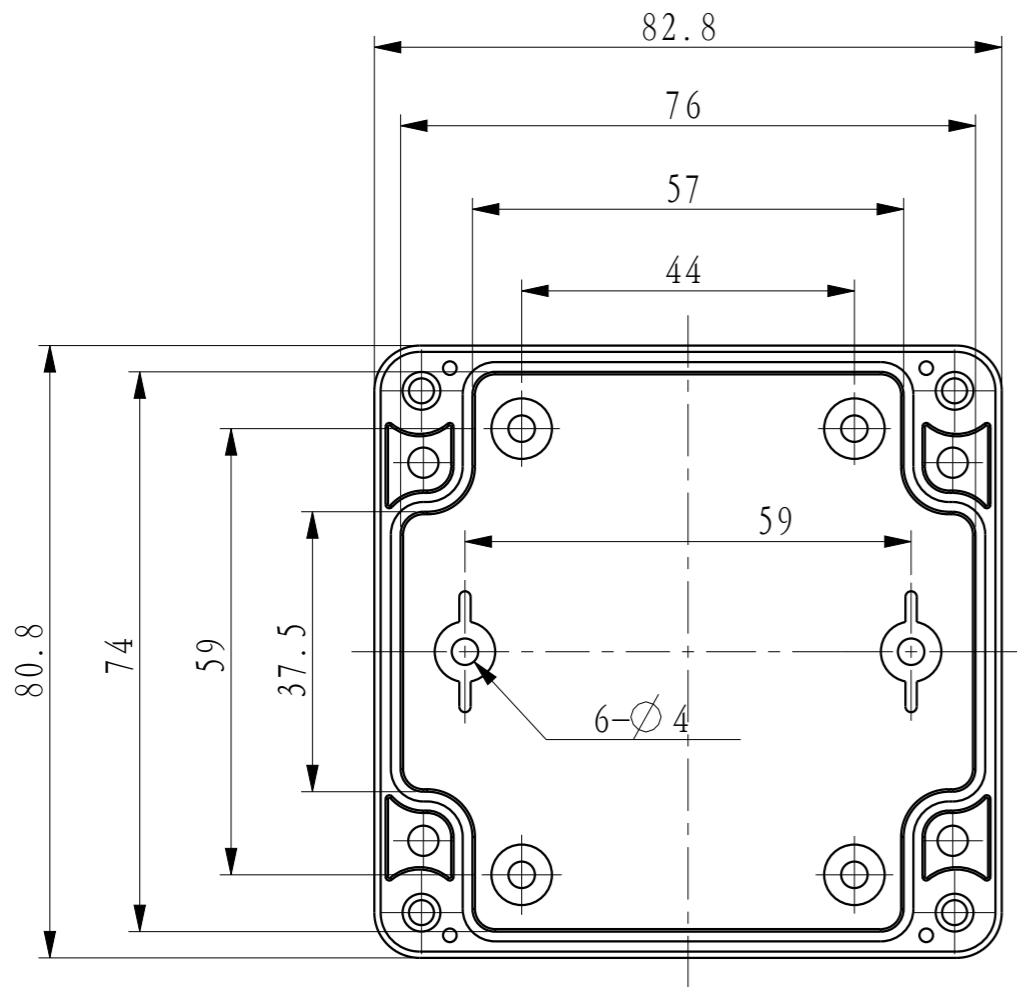

REVISIONS				DATE	BY
E.C.O.	ZONE	REV.	DESCRIPTION		

http://www.reicon.com.cn	MATERIAL	ABS	APPROVALS	DATE	北京瑞康华泰电子设备有限公司 BEIJING REICON ELECTRONICS EQUIPMENT CO., LTD.	
	COLOR	Beige	CHECKED			
DO NOT SCALE DRAWING 部分图元可能未按比例绘制	THIS DRAWING IS ONLY FOR YOUR REFERENCE 图上尺寸仅供参考，请以实际产品为准		CUSTOMER		TITLE	Sealed Box
	DIMENSIONS ARE IN MILLIMETER			DWG. NO.	01.050A	REV.
			PROJECTION TYPE		SHEET	1 OF 1
					SIZE	A3