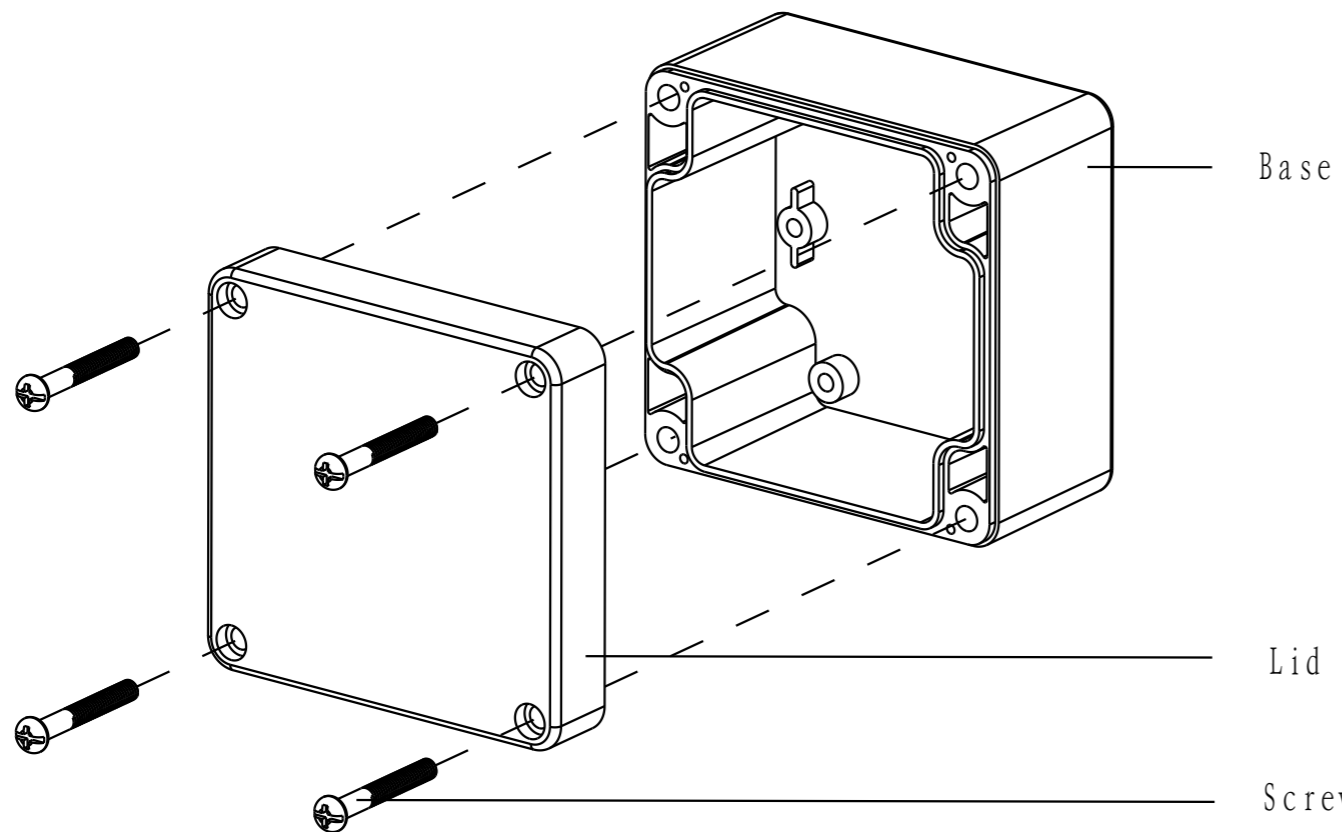

REVISIONS				DATE	BY
E.C.O.	ZONE	REV.	DESCRIPTION		

http://www.reicon.com.cn	MATERIAL	ABS	APPROVALS	DATE	北京瑞康华泰电子设备有限公司 BEIJING REICON ELECTRONICS EQUIPMENT CO., LTD.	
	COLOR	Beige	CHECKED			
DO NOT SCALE DRAWING 部分图元可能未按比例绘制	THIS DRAWING IS ONLY FOR YOUR REFERENCE 图上尺寸仅供参考，请以实际产品为准		CUSTOMER		TITLE	Sealed Box
	DIMENSIONS ARE IN MILLIMETER			DWG. NO.	01.050A	REV.
			PROJECTION TYPE		SHEET	1 OF 1
					SIZE	A3